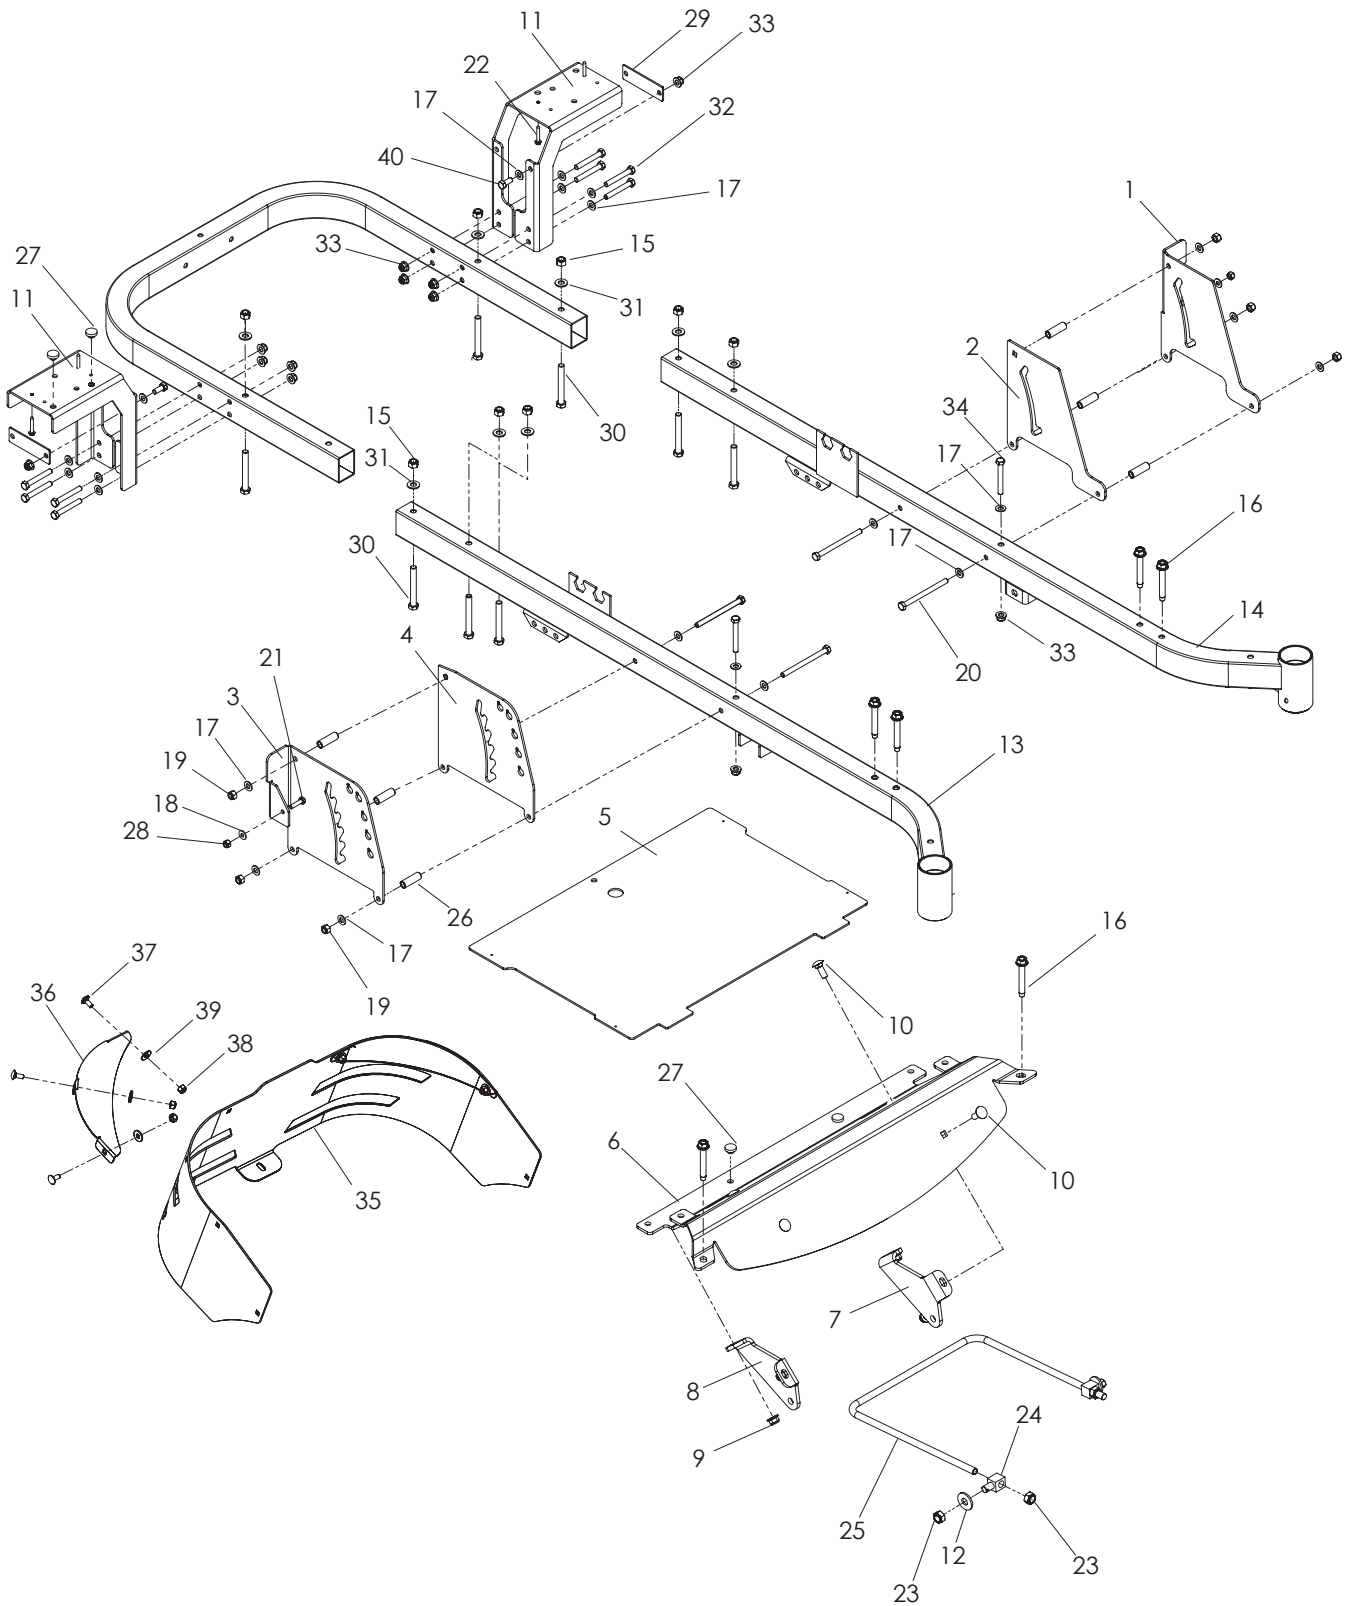

CONTENTS

CHASSIS / FRAME	4	48" DECK	20
ENGINE PLATE.....	6	965880401, 966038201.....	20
965880401 ONLY	8	966038501.....	22
STEERING	10	52" DECK	24
IGNITION.....	12	61" DECK	26
BRAKE / LIFT	14	SEAT	28
HYDRAULIC PUMP - MOTOR.....	16	DECALS	30
WHEELS AND TIRES	18		

NOTE: ALL FASTENERS ARE GRADE 5 UNLESS OTHERWISE SPECIFIED.

CHASSIS / FRAME